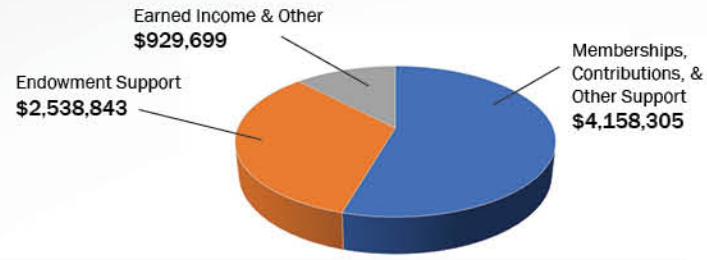

ANNUAL REPORT—FISCAL YEAR 2020

REVENUE & SUPPORT

Contributions, Membership, & Donor Support	\$4,158,305
Earned Income & Other	\$929,699
Support From Endowment	\$2,538,843
Total Revenue	\$7,626,847

EXPENSES

Collections, Exhibitions, & Research	\$1,944,769
Guest Engagement, Communications, & Community Outreach	\$1,617,847
Advancement	\$505,548
Administration & Operations	\$3,563,689
Total Expenses	\$7,631,854

Based on Fiscal Year 2020, unaudited operating results; intended only as estimates for purposes of an annual overview. Includes approximately \$900,000 in emergency relief support from the Small Business Administration and COVID-related donations.