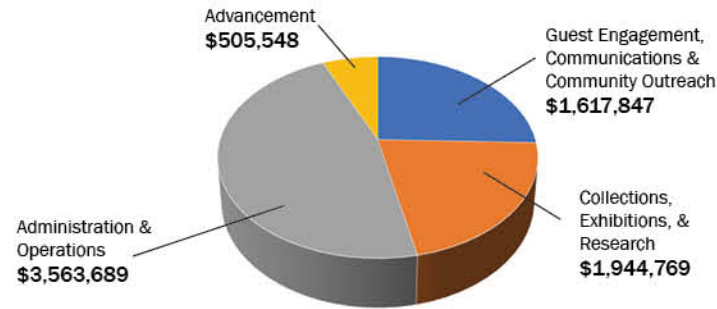

ANNUAL REPORT—FISCAL YEAR 2020

REVENUE & SUPPORT

Contributions, Membership, & Donor Support	\$4,158,305
Earned Income & Other	\$929,699
Support From Endowment	\$2,538,843
Total Revenue	\$7,626,847

EXPENSES

Collections, Exhibitions, & Research	\$1,944,769
Guest Engagement, Communications, & Community Outreach	\$1,617,847
Advancement	\$505,548
Administration & Operations	\$3,563,689
Total Expenses	\$7,631,854

Based on Fiscal Year 2020, unaudited operating results; intended only as estimates for purposes of an annual overview. Includes approximately \$900,000 in emergency relief support from the Small Business Administration and COVID-related donations.